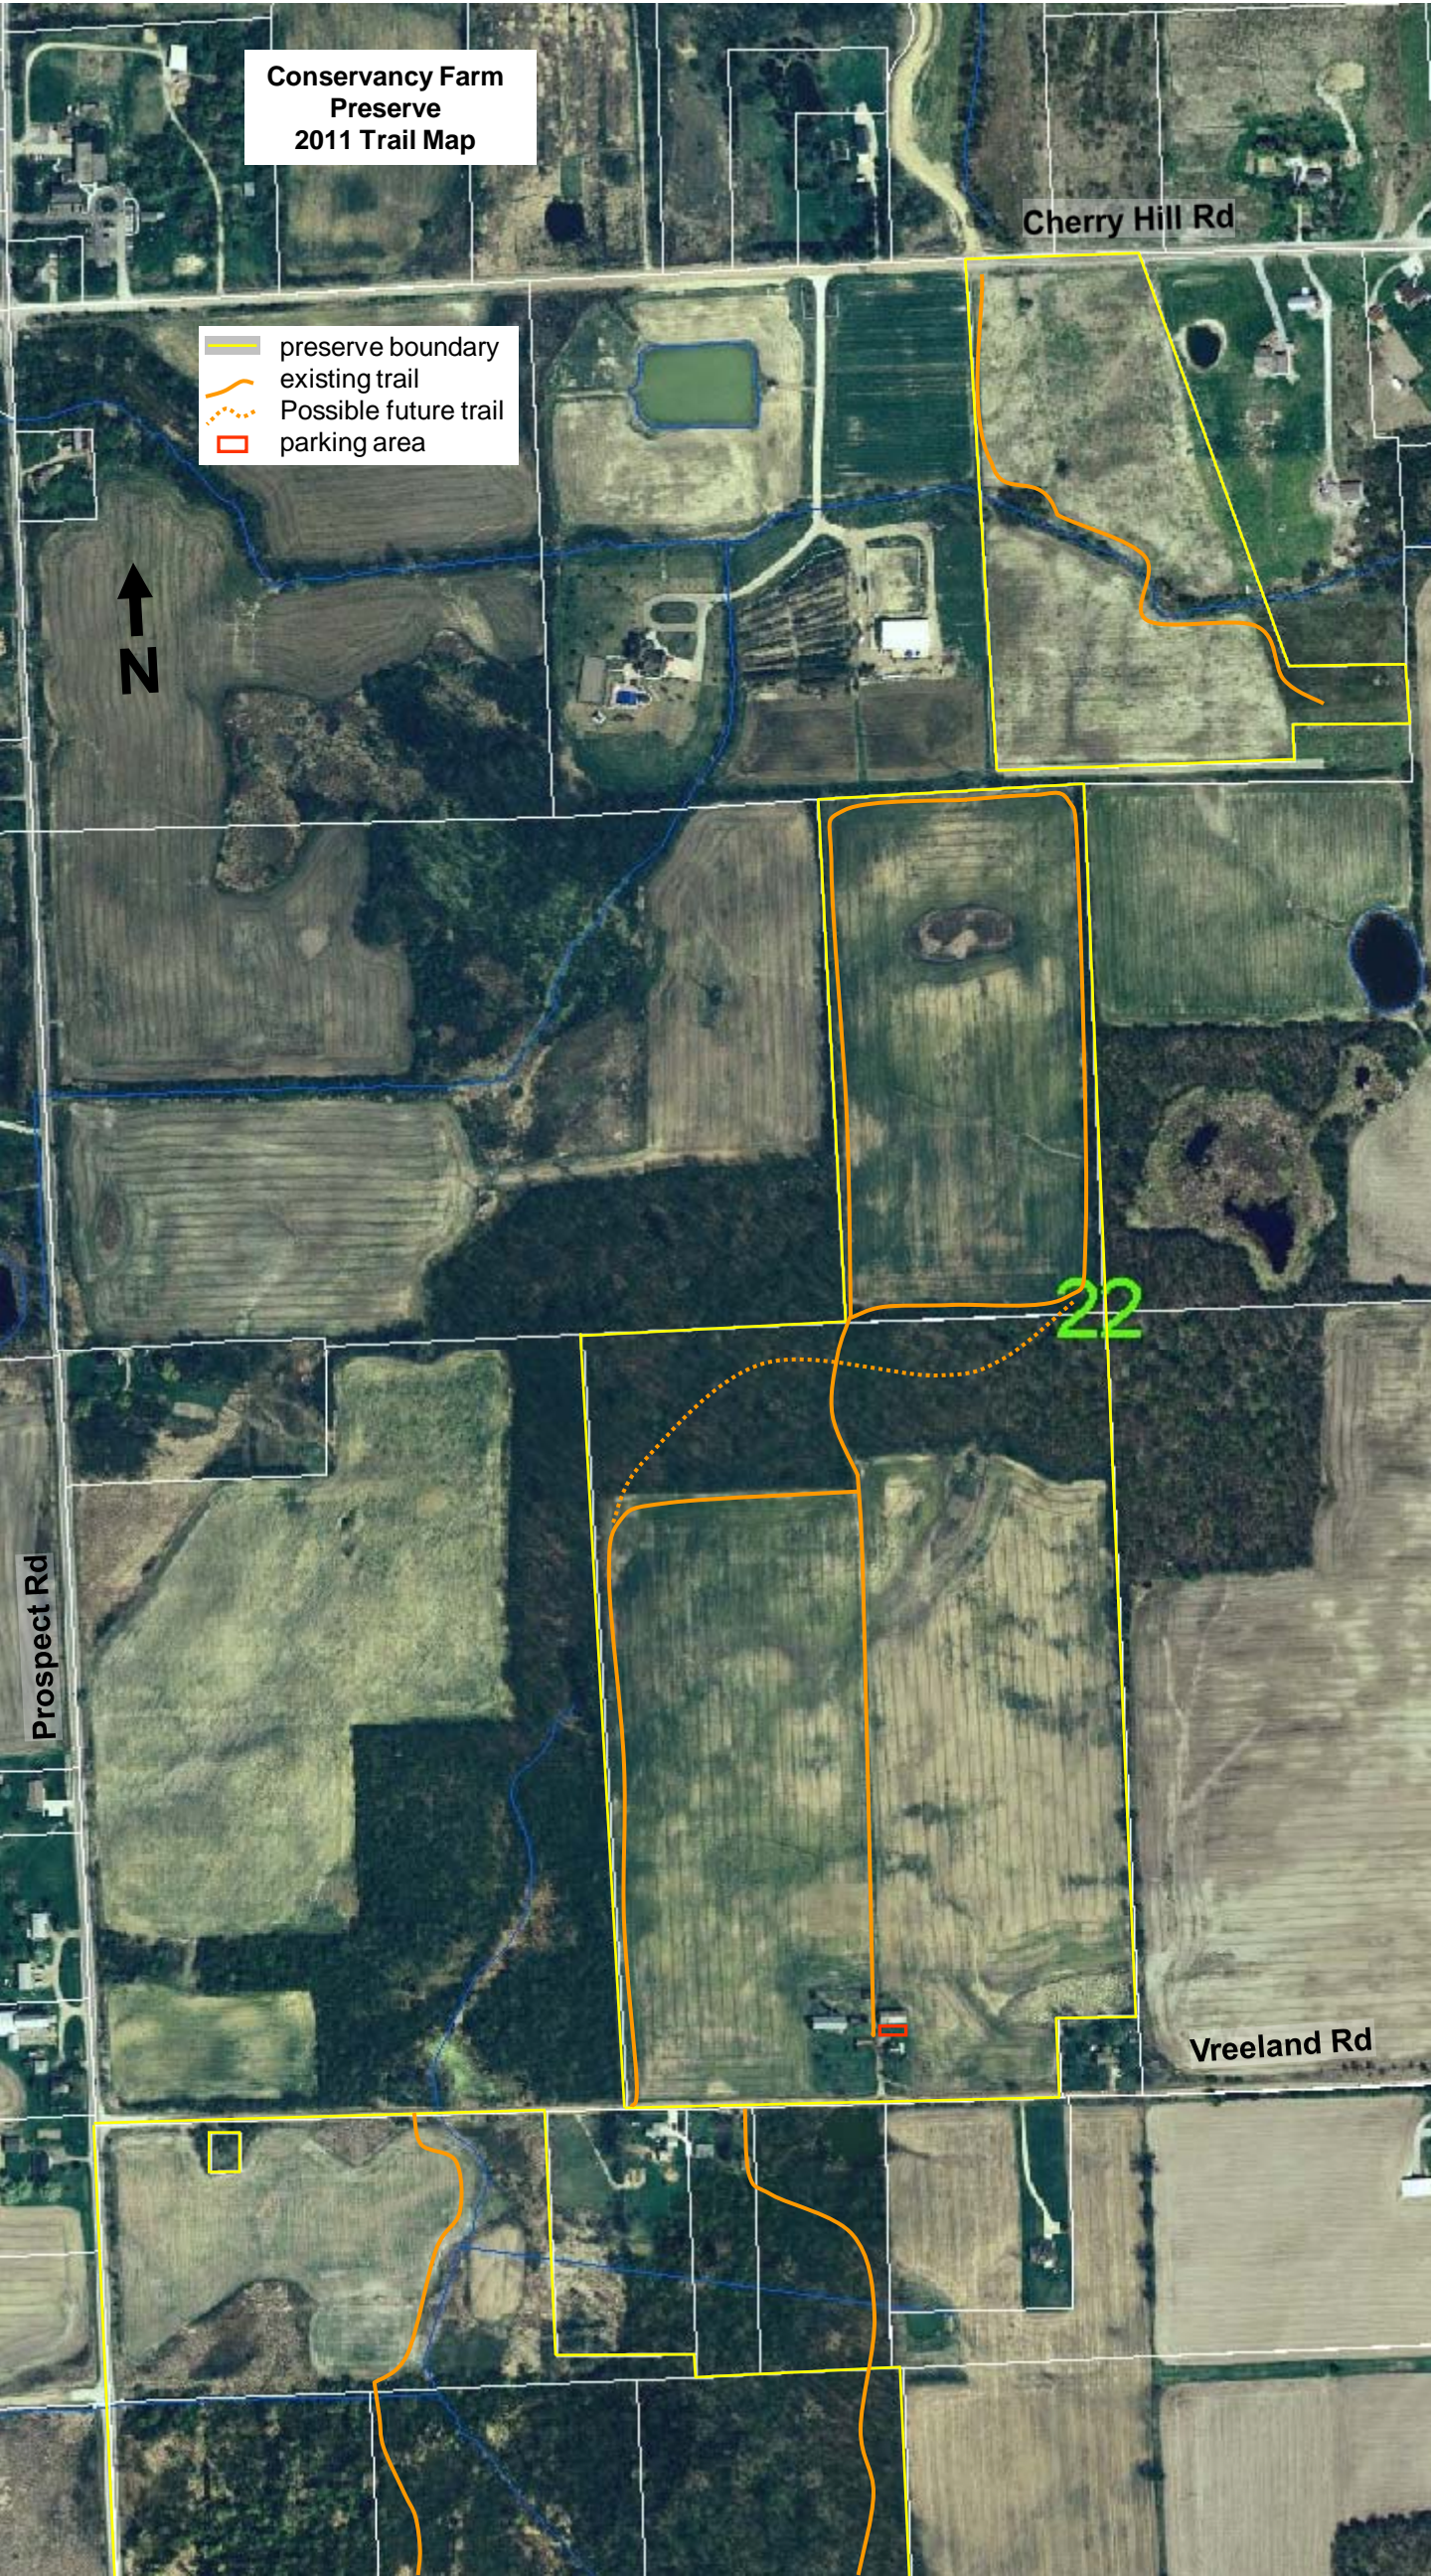

**Conservancy Farm  
Preserve  
2011 Trail Map**

Cherry Hill Rd

- preserve boundary
- existing trail
- ⋯ Possible future trail
- ▭ parking area

22

Prospect Rd

Vreeland Rd