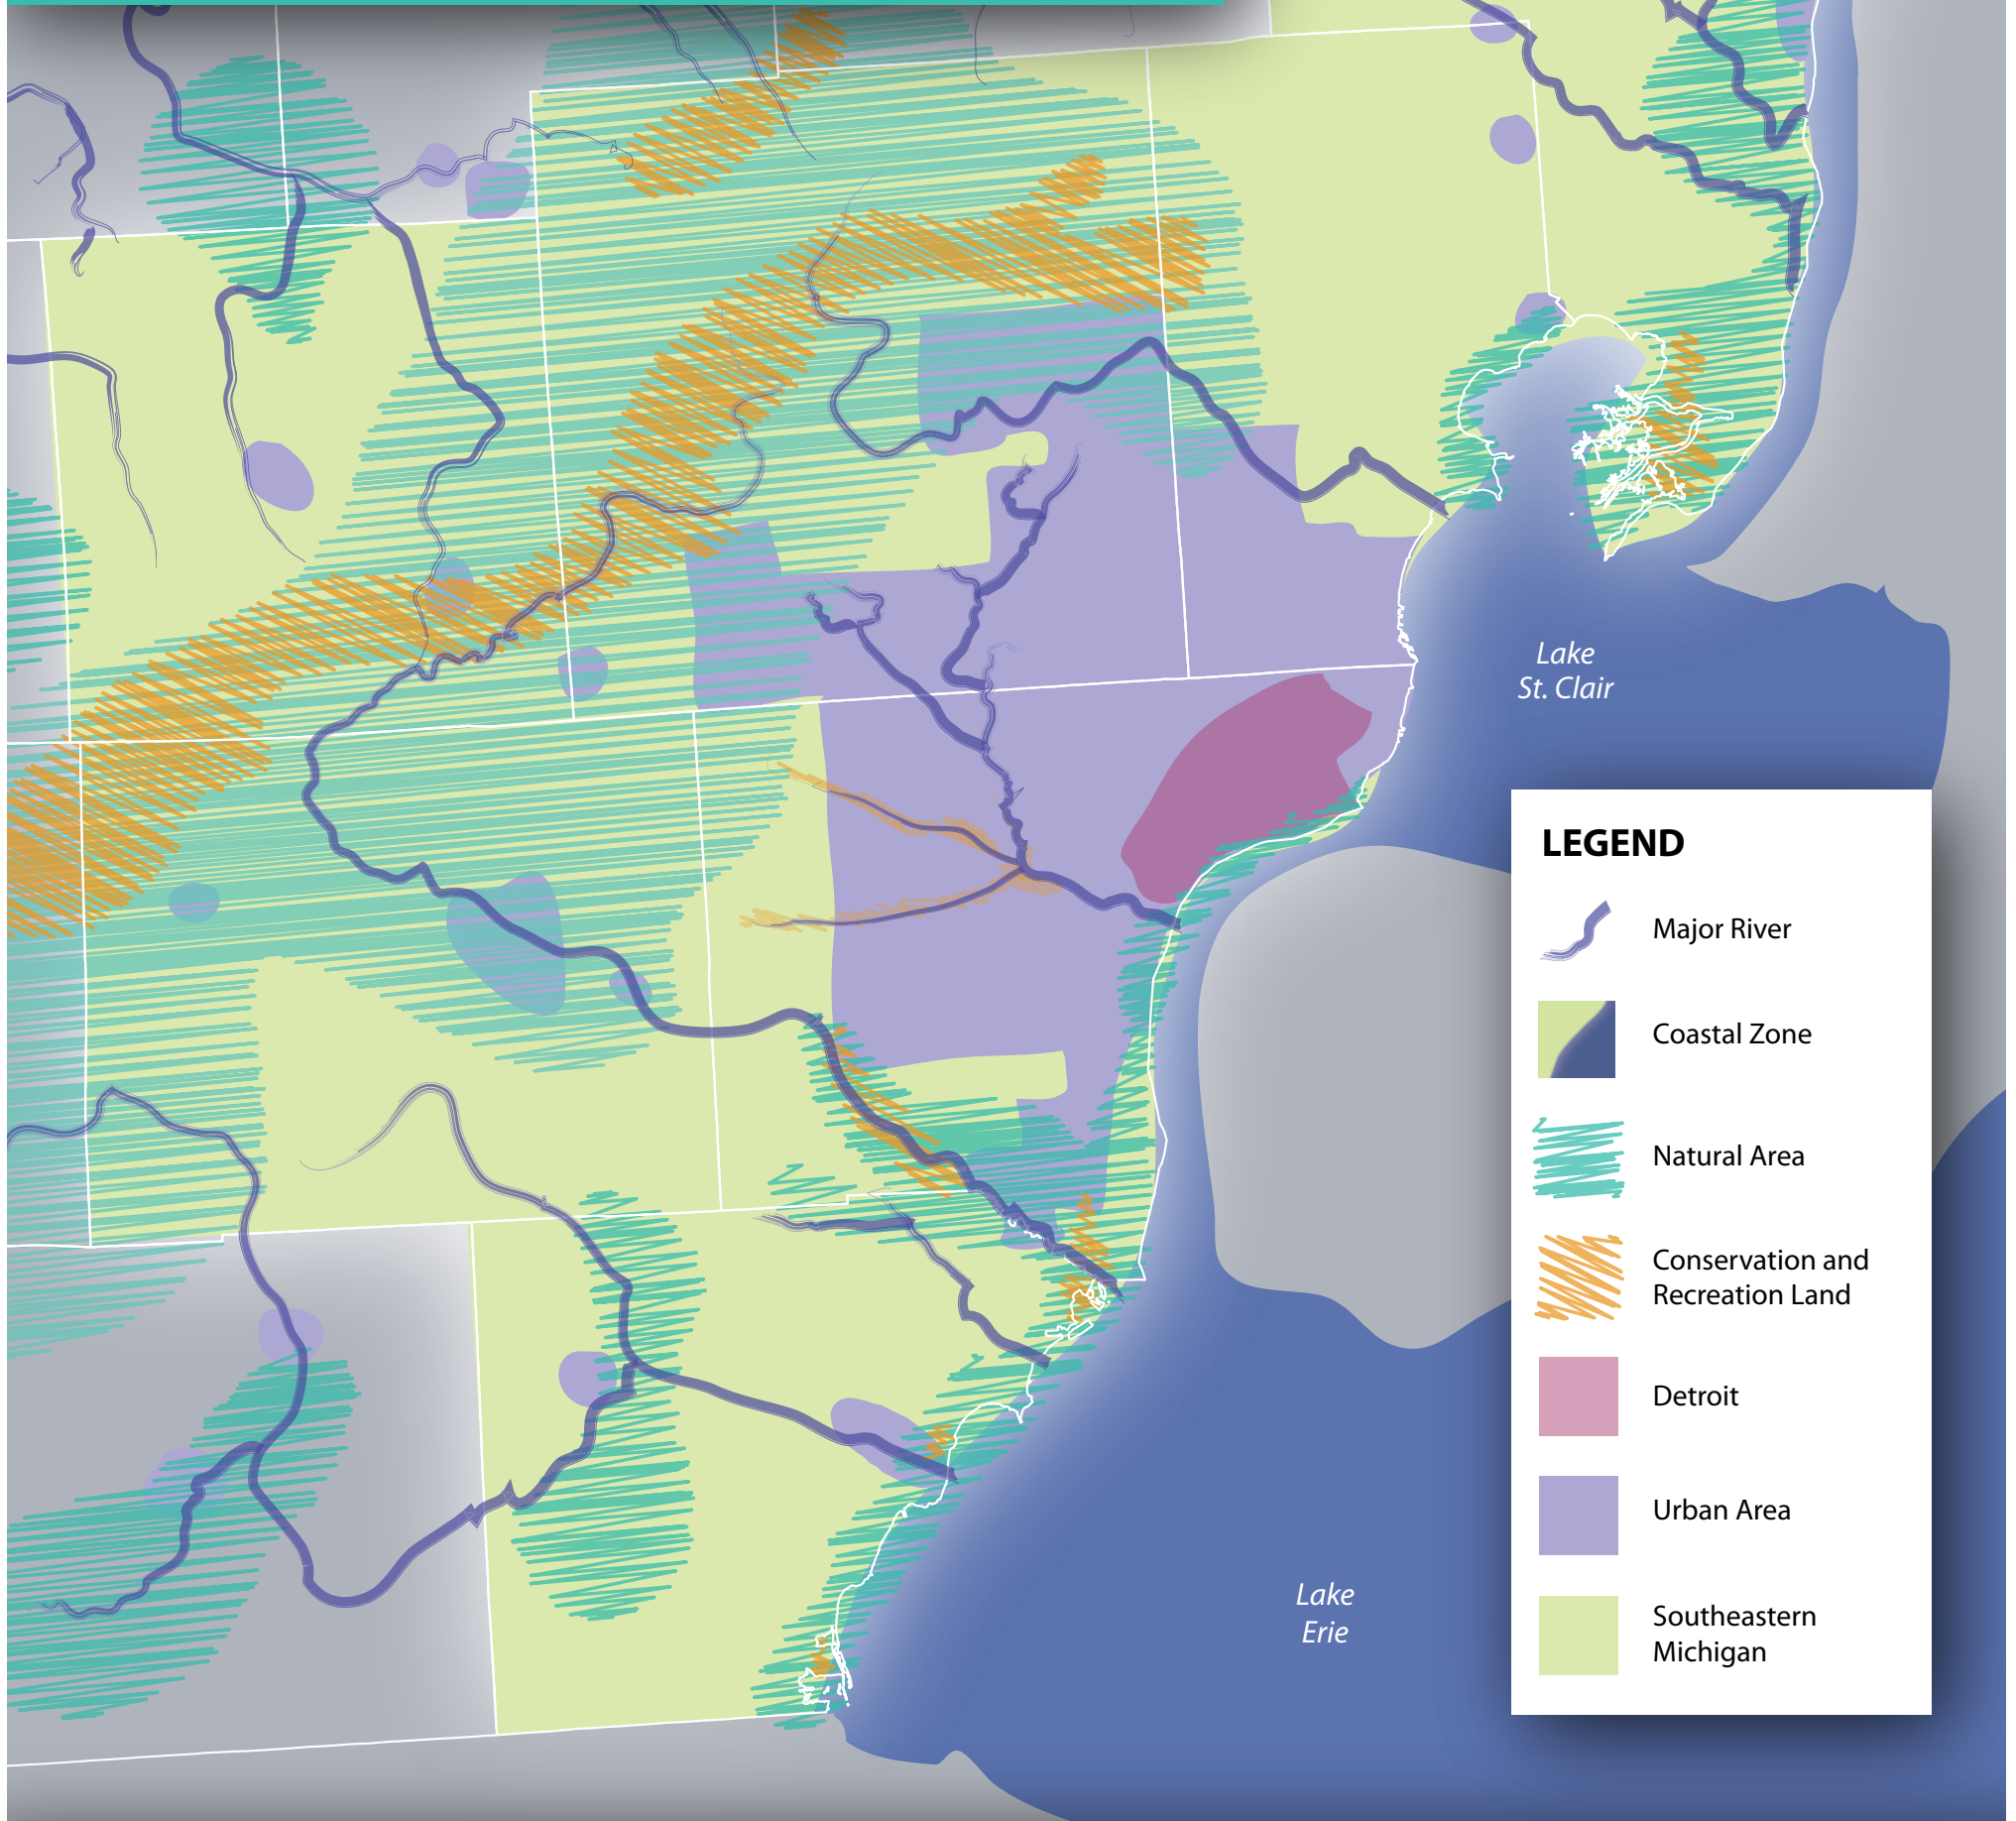

# A Natural Network for Southeastern Michigan

This map represents those areas in Southeastern Michigan with a co-occurrence of high biodiversity, riparian corridors, wildlife habitat, and potential for enhancement of existing conservation lands.

This map was created through the efforts of the Land Conservancies of Southeast Michigan Collaborative. Members include: Raisin Valley Land Trust • Lapeer Land Conservancy • Heart of the Lakes Center for Land Conservation Policy • Land Trust Alliance Midwest Program • Southeast Michigan Land Conservancy • Legacy Land Conservancy • North Oakland Headwaters Conservancy • Michigan Nature Association • Livingston Land Conservancy • Six Rivers Land Conservancy • Grosse Ile Nature & Land Conservancy

Presented by Southeast Michigan Land Conservancy

Created for the Land Conservancies of Southeast Michigan Collaboration, Heart of the Lakes Center for Land Conservation Policy, and the Land Trust Alliance  
Created by University Outreach at the University of Michigan-Flint, March 2011