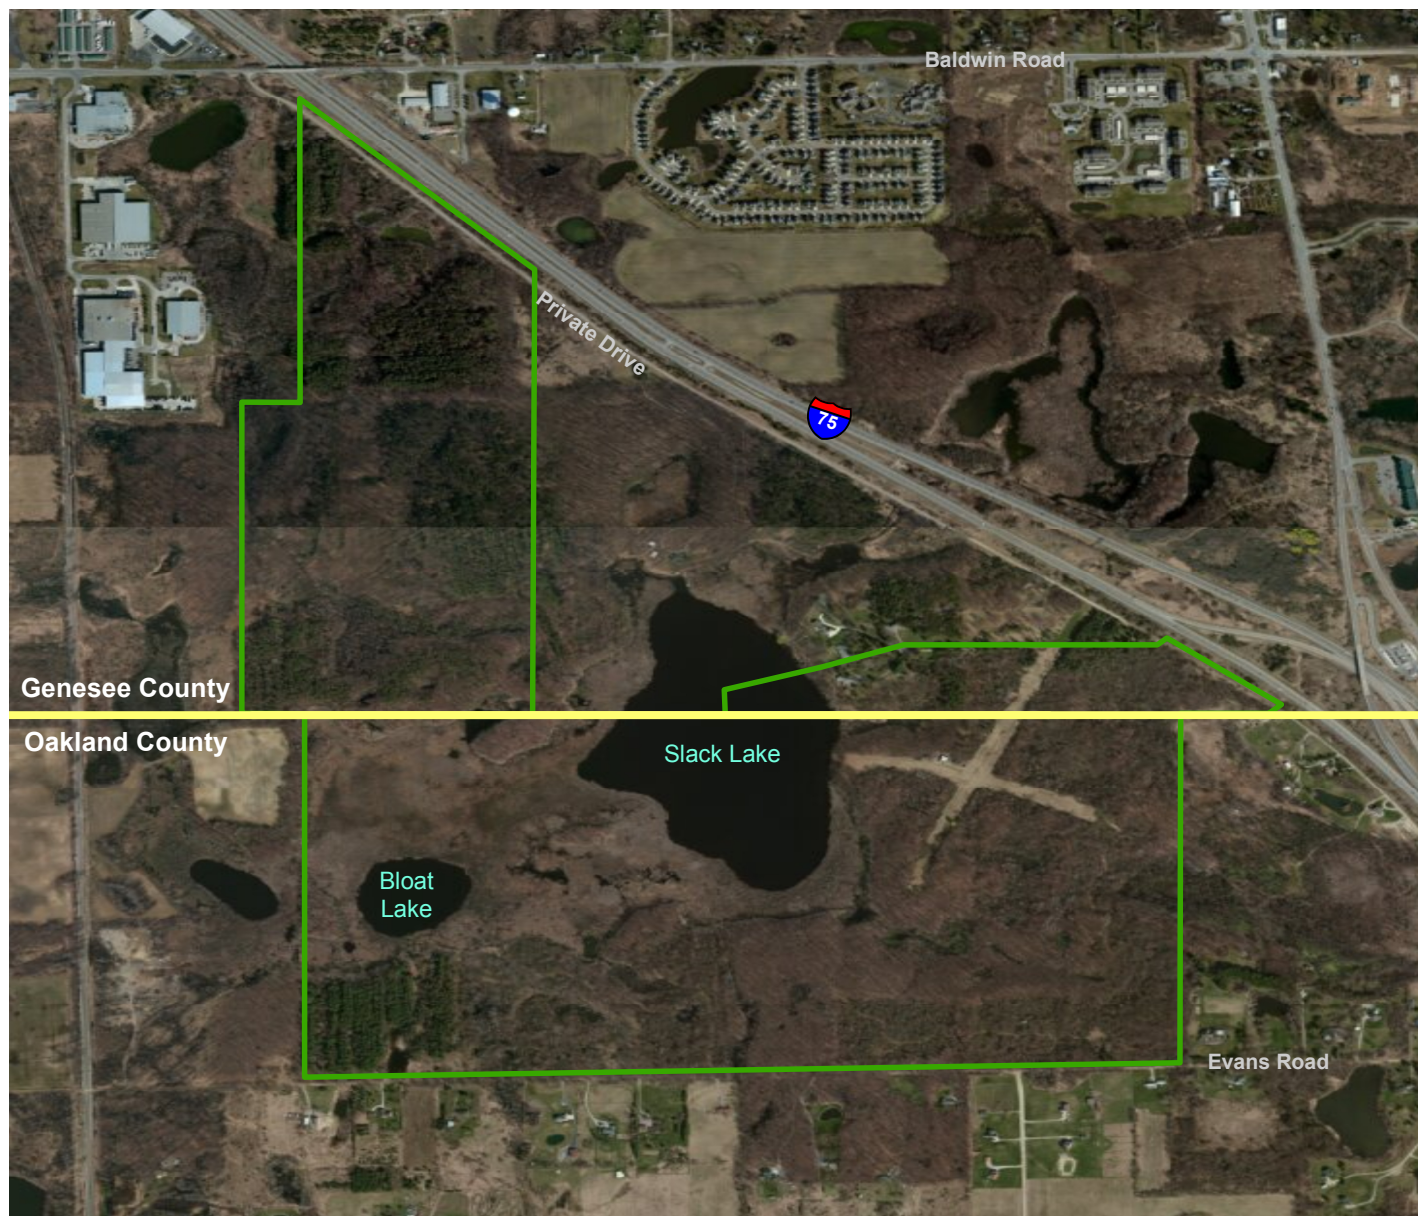

25 Years of Conservation

Southeast Michigan Land Conservancy

Lost Lake Nature Preserve

538 Acres

Conservation is in our nature.

LEGEND

-  Preserve Boundary
-  County Line

This Preserve was acquired in August 2013. SMLC will manage the property for natural areas preservation and low-impact public recreation. Until SMLC can provide public access, the Preserve is not open to the public.

A Conservation Easement on the Property is held by Six Rivers Land Conservancy